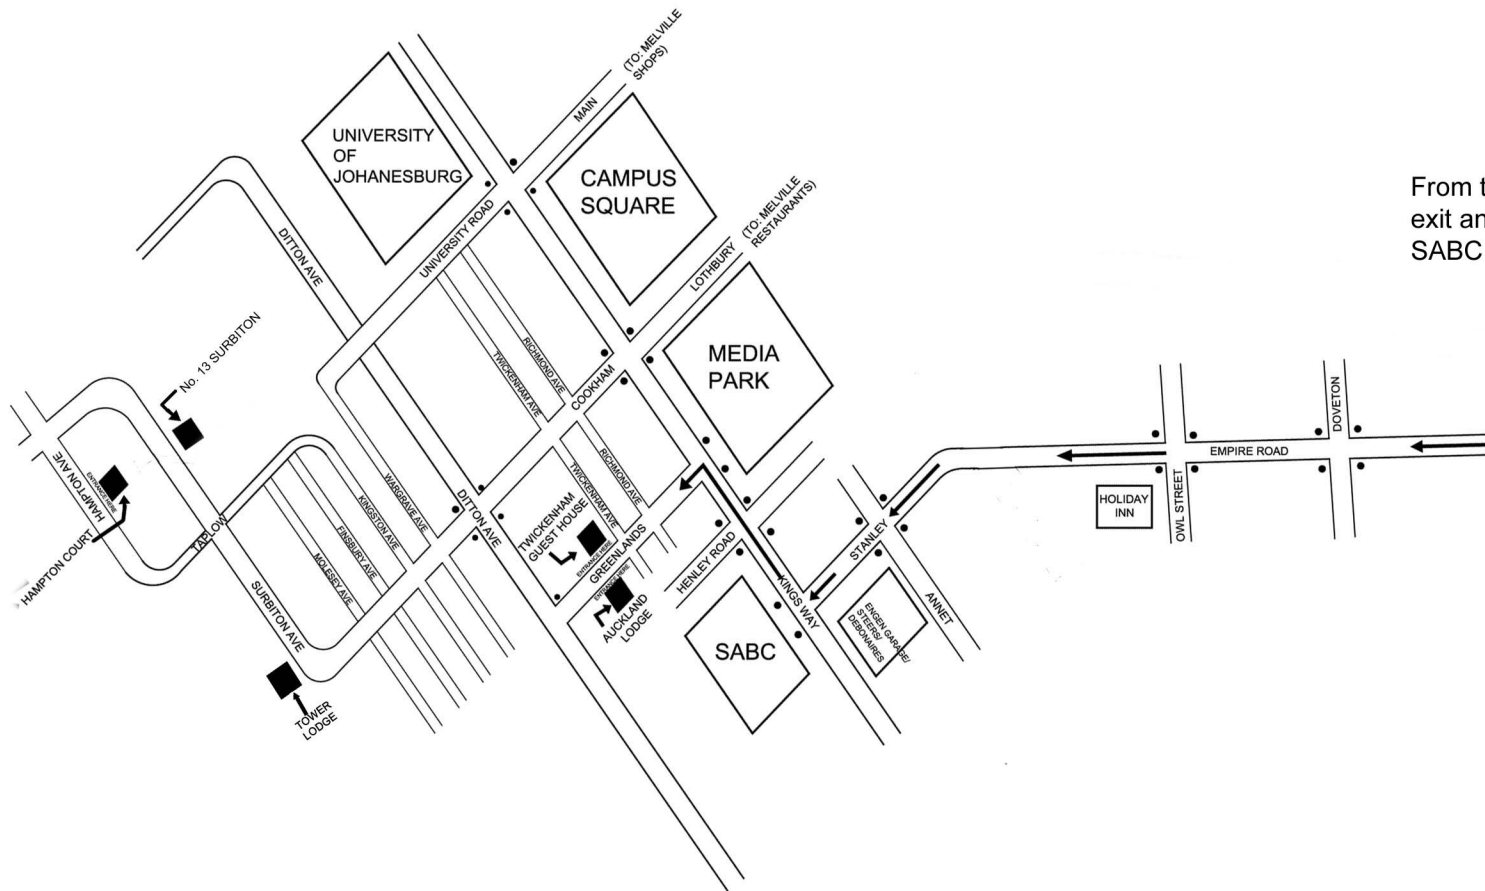

Directions to Twickenham Guest House, Auckland Lodge and Hampton Court.

From the M1, take the Empire Rd exit and travel West towards the SABC and Auckland Park.

Twickenham Guest House 66 Twickenham Avenue Auckland Park	Auckland Lodge 6 Greenlands Road Auckland Park	Hampton Court 47 Hampton Avenue Auckland Park	Surbiton Guest House 13 Surbiton Road Auckland Park	Tower Lodge 2 Cookham Road Auckland Park
---	--	---	---	--